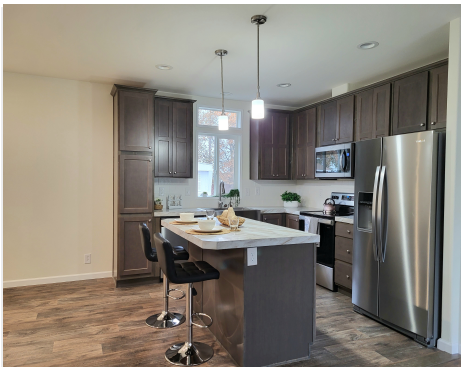

For Sale

\$109,900

2021 Mahan Avenue #F4
Richland, WA 99354

- ✓ 2023 Fleetwood Home
- ✓ 2 Bedrooms + Den
- ✓ 2 Bathroom
- ✓ Approx 1,124 Square Feet
- ✓ 23' x 48'
- ✓ Refrigerator, Stove, Dishwasher & Microwave Included
- ✓ Washer & Dryer Hook-Ups
- ✓ Spacious Layout
- ✓ Great Location & Much More!

Alyson Manor is an all ages manufactured home community in Richland, WA. Our amenities include a pool, playground, basketball court, BBQ and picnic area. We are located near shopping, dining, entertainment and Leslie Groves Park on the Columbia River.